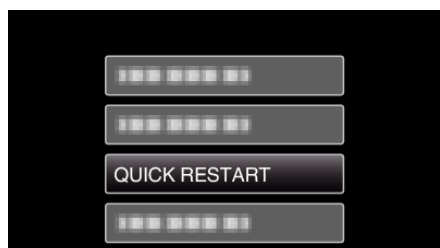

- The power consumption within 5 minutes after the LCD monitor is closed is reduced.