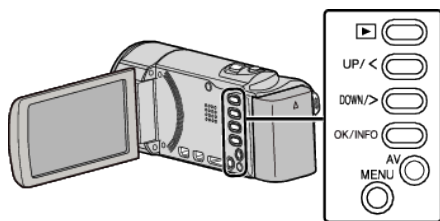

**QUICK RESTART**

Enables the power to turn on quickly when the LCD monitor is opened again within 5 minutes.

Setting	Details
OFF	Deactivates the function.
ON	Enables the power to turn on quickly when the LCD monitor is opened again within 5 minutes.

**Memo :**

- The power consumption within 5 minutes after the LCD monitor is closed is reduced.

**Displaying the Item****Memo :**

To select/move cursor towards up/left or down/right, press the button UP/< or DOWN/>.