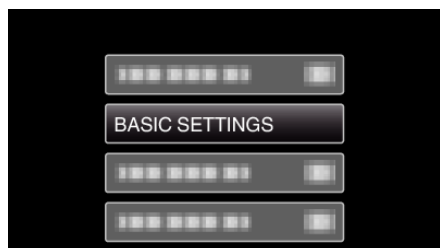

1. 3 Select "QUICK RESTART" and press OK.