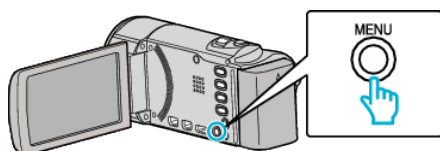

1. 2 Select "BASIC SETTINGS" and press OK.