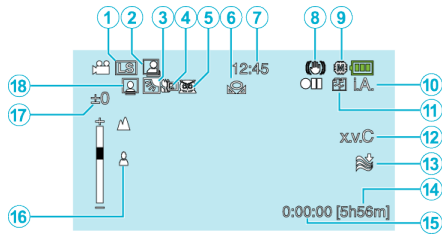

## Video Recording

- 1** Video Quality
- 2** Auto REC
- 3** Backlight Compensation
- 4** Tele Macro
- 5** Scene Select
- 6** White Balance
- 7** Date/Time
- 8** Digital Image Stabilizer
- 9** Media
- 10** Recording Mode
- 11** Seamless Recording
- 12** x.v.Color
- 13** Wind Cut
- 14** Remaining Recording Time
- 15** Scene Counter
- 16** Focus
- 17** Brightness
- 18** Face Priority AE/AF