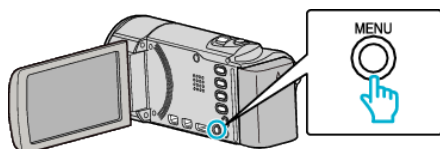

2 Select "MEDIA SETTINGS" and press OK.