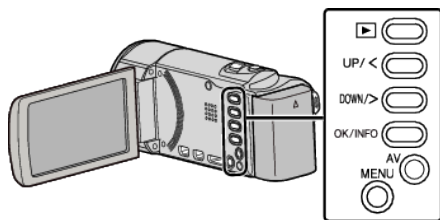

ERASE ALL DATA (GZ-HM50)

Execute this process when disposing of this unit or passing it to another person.

Memo : _____
To select/move cursor towards up/left or down/right, press the button UP/< or DOWN/>.