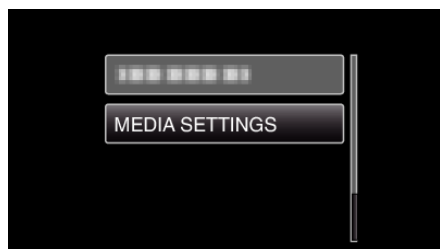

3 Select "ERASE ALL DATA" and press OK.