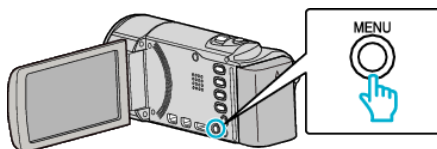

ZOOM

Sets the maximum zoom ratio.

| Setting | Details |
|--------------|-----------------------------|
| 40x/OPTICAL | Enables zooming up to 40x. |
| 70x/DYNAMIC | Enables zooming up to 70x. |
| 60x/DYNAMIC | Enables zooming up to 60x. |
| 80x/DIGITAL | Enables zooming up to 80x. |
| 200x/DIGITAL | Enables zooming up to 200x. |

Memo :

- “70x/DYNAMIC” is available only when “VIDEO QUALITY” is set to “SSW” or “SEW”.
- “60x/DYNAMIC” is available only when “VIDEO QUALITY” is set to “SS” or “SE”.
- “80x/DIGITAL” is available only when “VIDEO QUALITY” is set to “LS” or “LE”.
- You can expand the zoom area without degrading the image quality by using dynamic zoom.
- When digital zoom is used, the image becomes grainy as it is digitally enlarged.

Displaying the Item

Memo :

To select/move cursor towards up/left or down/right, press the button UP/< or DOWN/>.

- 1 Press MENU.

- 2 Select “ZOOM” and press OK.