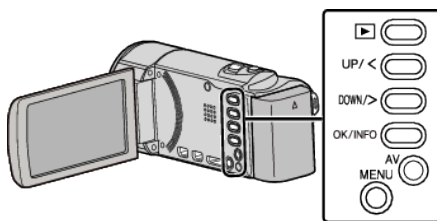

ZOOM

Sets the maximum zoom ratio.

Setting	Details
40x/OPTICAL	Enables zooming up to 40x.
70x/DYNAMIC	Enables zooming up to 70x.
60x/DYNAMIC	Enables zooming up to 60x.
80x/DIGITAL	Enables zooming up to 80x.
200x/DIGITAL	Enables zooming up to 200x.

Memo :

- “70x/DYNAMIC” is available only when “VIDEO QUALITY” is set to “SSW” or “SEW”.
- “60x/DYNAMIC” is available only when “VIDEO QUALITY” is set to “SS” or “SE”.
- “80x/DIGITAL” is available only when “VIDEO QUALITY” is set to “LS” or “LE”.
- You can expand the zoom area without degrading the image quality by using dynamic zoom.
- When digital zoom is used, the image becomes grainy as it is digitally enlarged.

Displaying the Item

Memo :

To select/move cursor towards up/left or down/right, press the button UP/< or DOWN/>.