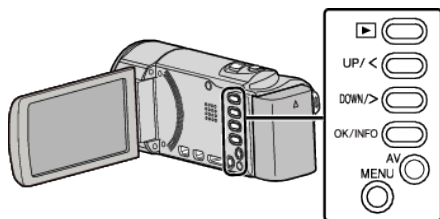

CLOCK ADJUST

Resets the current time or sets to the local time when using this unit overseas.

Setting	Details
CLOCK SETTING	Resets the current time or changes the settings.
AREA SETTING	Sets to the local time when using this unit overseas simply by selecting the destination.
DST SETTING	Sets whether daylight saving time is observed at the travel destination.

Memo :

- Daylight saving time is the system of setting the clock 1 hour ahead for a fixed period in summer. It is used mainly in the Western countries.

Displaying the Item

Memo :

To select/move cursor towards up/left or down/right, press the button UP/< or DOWN/>.