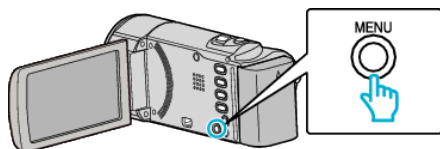

1. 1 Press MENU.