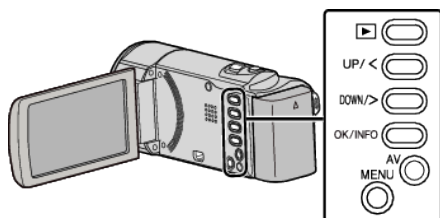

VIDEO QUALITY

Sets the video quality.

Setting	Details	
HRW	720 x 480 pixels 60i	Records in standard definition (16:9).
SRW	720 x 480 pixels 60i	For long recordings in standard definition (16:9).
HR	720 x 480 pixels 60i	Records in standard quality (4:3).
SR	720 x 480 pixels 60i	For long recordings in standard quality (4:3).

Memo :

- You can change the video quality from the remaining recording time display.
Select the video quality with the UP/< and DOWN/> buttons and press OK.

Displaying the Item

Memo :

To select/move cursor towards up/left or down/right, press the button UP/< or DOWN/>.