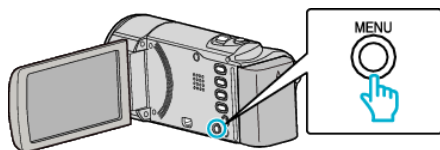

**Memo :**

- Daylight saving time is the system of setting the clock 1 hour ahead for a fixed period in summer. It is used mainly in the Western countries.

### Displaying the Item

**Memo :**

To select/move cursor towards up/left or down/right, press the button UP/< or DOWN/>.

1 Press MENU.

2 Select "CLOCK ADJUST" and press OK.