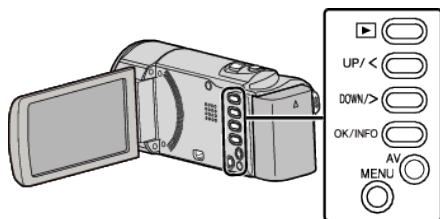

CLOCK ADJUST

Resets the current time or sets to the local time when using this unit overseas.

Setting	Details
CLOCK SETTING	Resets the current time or changes the settings.
AREA SETTING	Sets to the local time when using this unit overseas simply by selecting the destination.
DST SETTING	Sets whether daylight saving time is observed at the travel destination.

Memo :

- Daylight saving time is the system of setting the clock 1 hour ahead for a fixed period in summer. It is used mainly in the Western countries.

Displaying the Item

Memo :

To select/move cursor towards up/left or down/right, press the button UP/< or DOWN/>.