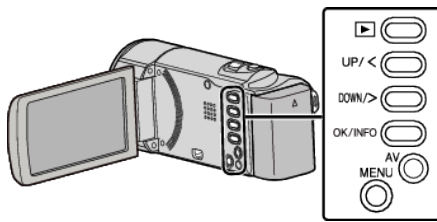

AUTO POWER OFF

Prevents the situation of forgetting to turn off the power when this is set.

Setting	Details
OFF	Power is not turned off even if this unit is not operated for 5 minutes.
ON	Turns off the power automatically if this unit is not operated for 5 minutes.

Memo :

- When using battery, power is turned off automatically if this unit is not operated for 5 minutes.
- When using the AC adapter, this unit goes into standby mode.

Displaying the Item

Memo :

To select/move cursor towards up/left or down/right, press the button UP/< or DOWN/>.