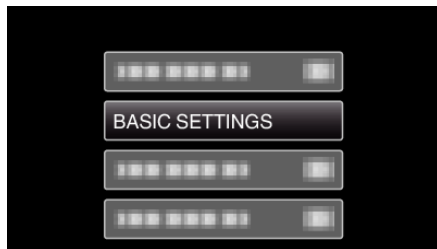

## Displaying the Item

### Memo :

To select/move cursor towards up/left or down/right, press the button UP/< or DOWN/>.

- 1 Press MENU.

- 2 Select "BASIC SETTINGS" and press OK.

- 3 Select "AUTO POWER OFF" and press OK.