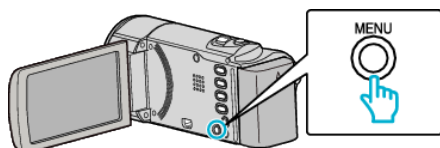

ON-SCREEN DISPLAY

Sets whether to show on-screen displays such as icons during playback.

Setting	Details
OFF	No display at all.
ON	Displays everything.

Displaying the Item

Memo :

To select/move cursor towards up/left or down/right, press the button UP/< or DOWN/>.

1 Press MENU.

2 Select "ON-SCREEN DISPLAY" and press OK.