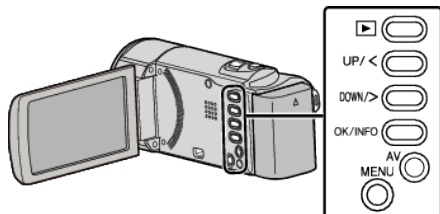

ON-SCREEN DISPLAY

Sets whether to show on-screen displays such as icons during playback.

Setting	Details
OFF	No display at all.
ON	Displays everything.

Displaying the Item

Memo :

To select/move cursor towards up/left or down/right, press the button UP/< or DOWN/>.

1 Press MENU.

2 Select "ON-SCREEN DISPLAY" and press OK.