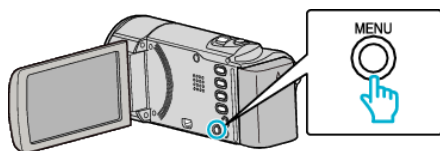

**VIDEO OUTPUT**

Sets the aspect ratio (16:9 or 4:3) according to the connecting TV.

Setting	Details
4:3	Select this when connecting to a conventional TV (4:3).
16:9	Select this when connecting to a widescreen TV (16:9).

**Displaying the Item**

**Memo :**

To select/move cursor towards up/left or down/right, press the button UP/< or DOWN/>.

1 Press MENU.

2 Select "CONNECTION SETTINGS" and press OK.

3 Select "VIDEO OUTPUT" and press OK.