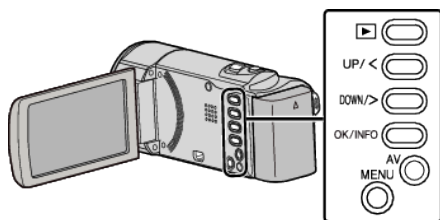

**VIDEO OUTPUT**

Sets the aspect ratio (16:9 or 4:3) according to the connecting TV.

Setting	Details
4:3	Select this when connecting to a conventional TV (4:3).
16:9	Select this when connecting to a widescreen TV (16:9).

**Displaying the Item**

**Memo :**

To select/move cursor towards up/left or down/right, press the button UP/< or DOWN/>.

1 Press MENU.

2 Select "CONNECTION SETTINGS" and press OK.

3 Select "VIDEO OUTPUT" and press OK.