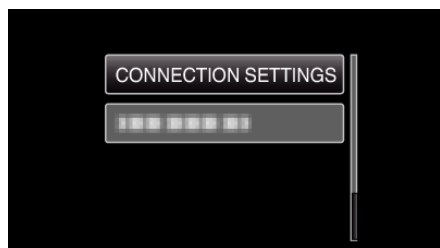

**Displaying the Item**

**Memo :**

To select/move cursor towards up/left or down/right, press the button UP/< or DOWN/>.

1 Press MENU.

2 Select "CONNECTION SETTINGS" and press OK.

3 Select "VIDEO OUTPUT" and press OK.