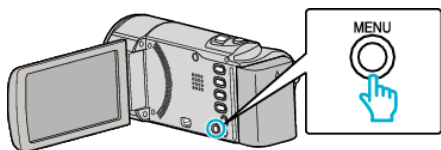

Caution :

- Not available for selection when no SD card is inserted.
- All data on the card will be deleted when it is formatted. Copy all files on the card to a computer before formatting.
- Make sure that the battery pack is fully charged or connect the AC adapter as the formatting process may take some time.

Displaying the Item

Memo :

To select/move cursor towards up/left or down/right, press the button UP/< or DOWN/>.

1 Press MENU.

2 Select "MEDIA SETTINGS" and press OK.

3 Select "FORMAT SD CARD" and press OK.