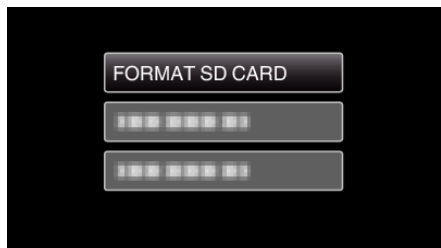

Displaying the Item

Memo :

To select/move cursor towards up/left or down/right, press the button UP/< or DOWN/>.

1 Press MENU.

2 Select "MEDIA SETTINGS" and press OK.

3 Select "FORMAT SD CARD" and press OK.