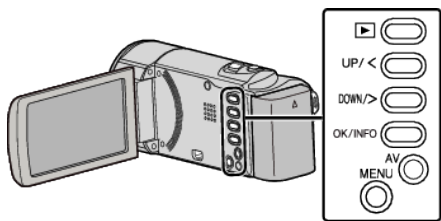

FORMAT SD CARD

Deletes all files on the SD card.

Setting	Details
FILE	Deletes all files on the SD card.
FILE + MANAGEMENT NO	Deletes all files on the SD card and resets the folder and file numbers to "1".

Caution :

- Not available for selection when no SD card is inserted.
- All data on the card will be deleted when it is formatted. Copy all files on the card to a computer before formatting.
- Make sure that the battery pack is fully charged or connect the AC adapter as the formatting process may take some time.

Displaying the Item

Memo :

To select/move cursor towards up/left or down/right, press the button UP/< or DOWN/>.

1 Press MENU.

2 Select "MEDIA SETTINGS" and press OK.

3 Select "FORMAT SD CARD" and press OK.