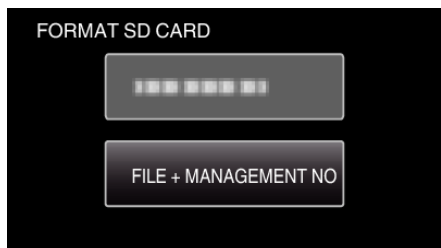

Displaying the Item

Memo :

To select/move cursor towards up/left or down/right, press the button UP/< or DOWN/>.

1 Press MENU.

2 Select "MEDIA SETTINGS" and press OK.

3 Select "FORMAT SD CARD" and press OK.

4 Select the desired setting and press OK.

5 Select "YES" and press OK.