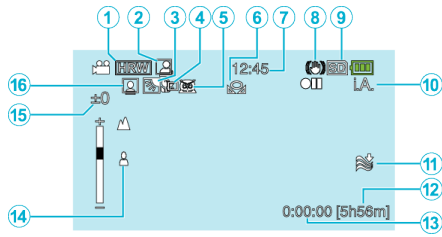

Video Recording

- 1** Video Quality
- 2** Auto REC
- 3** Backlight Compensation
- 4** Tele Macro
- 5** Scene Select
- 6** White Balance
- 7** Date/Time
- 8** Digital Image Stabilizer
- 9** Media
- 10** Recording Mode
- 11** Wind Cut
- 12** Remaining Recording Time
- 13** Scene Counter
- 14** Focus
- 15** Brightness
- 16** Face Priority AE/AF