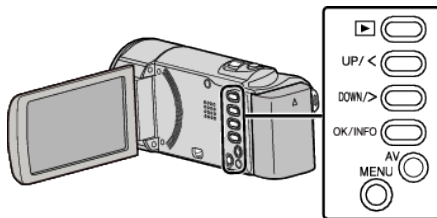

DEMO MODE

Plays a demonstration of the special features of this unit.

Setting	Details
OFF	Deactivates the function.
ON	Plays a demonstration of the special features of this unit.

Displaying Demo Mode

1. 1 Remove the battery pack and SD card.
  2. 2 Connect the AC adapter.
  3. 3 Open the LCD monitor and the unit powers on automatically.
2. Demonstration starts playing after 3 minutes.
   - To stop playback, press OK.

Memo : _____

- This mode is not available in the playback mode.

Displaying the Item

Memo : _____

To select/move cursor towards up/left or down/right, press the button UP/< or DOWN/>.