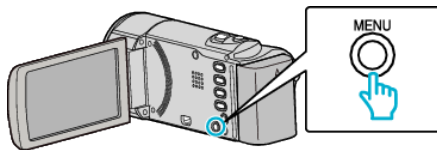

**Memo :** \_\_\_\_\_

- This mode is not available in the playback mode.

## Displaying the Item

**Memo :** \_\_\_\_\_

To select/move cursor towards up/left or down/right, press the button UP/< or DOWN/>.

- 1 Press MENU.

- 2 Select "BASIC SETTINGS" and press OK.

- 3 Select "DEMO MODE" and press OK.