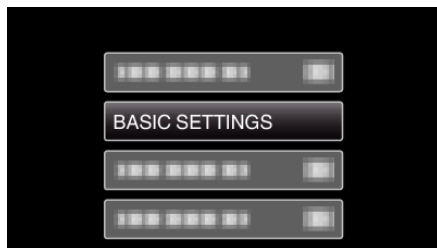

## Displaying the Item

**Memo :** \_\_\_\_\_

To select/move cursor towards up/left or down/right, press the button UP/< or DOWN/>.

- 1 Press MENU.

- 2 Select "BASIC SETTINGS" and press OK.

- 3 Select "DEMO MODE" and press OK.