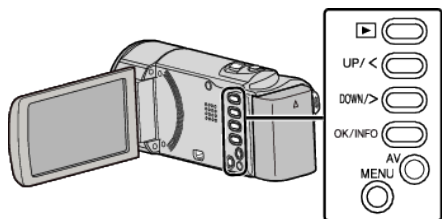

CLOCK ADJUST

Resets the current time or sets to the local time when using this unit overseas.

Setting	Details
CLOCK SETTING	Resets the current time or changes the settings.
AREA SETTING	Sets to the local time when using this unit overseas simply by selecting the destination.
DST SETTING	Sets whether daylight saving time is observed at the travel destination.

Memo :

- Daylight saving time is the system of setting the clock 1 hour ahead for a fixed period in summer. It is used mainly in the Western countries.

Displaying the Item

Memo :

To select/move cursor towards up/left or down/right, press the button UP/< or DOWN/>.