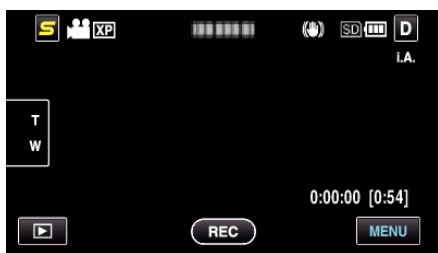

QUICK RESTART

Enables the power to turn on quickly when the LCD monitor is opened again within 5 minutes.

Setting	Details
OFF	Deactivates the function.
ON	Enables the power to turn on quickly when the LCD monitor is opened again within 5 minutes.

Memo :

- The power consumption within 5 minutes after the LCD monitor is closed is reduced.

Displaying the Item

1 Tap "MENU".

2 Tap "⚙️".

3 Tap "QUICK RESTART".

- The power consumption within 5 minutes after the LCD monitor is closed is reduced.