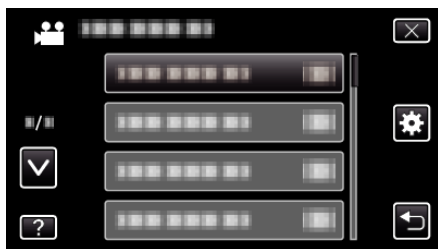

Memo :

- This mode is not available in the playback mode.

Displaying the Item

- 1 Tap "MENU".

- 2 Tap "Settings" (gear icon).

- 3 Tap "DEMO MODE".