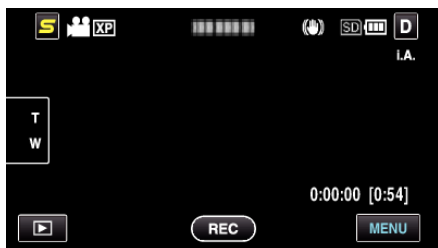

Displaying Demo Mode

- 1 Remove the battery pack and SD card.
 - 2 Connect the AC adapter.
 - 3 Open the LCD monitor and turn on the power.
- Demonstration starts playing after 3 minutes.
 - To stop playback, tap on the screen.

Memo :

- This mode is not available in the playback mode.

Displaying the Item

- 1 Tap "MENU".

- 2 Tap "Settings" (gear icon).

- 3 Tap "DEMO MODE".