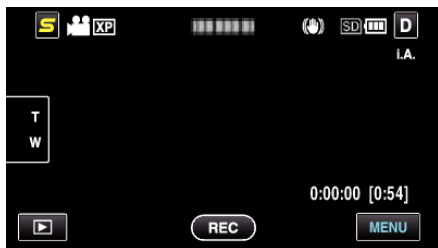

DISPLAY ON TV

Displays icons and date/time on a TV screen.

Setting	Details
OFF	Does not display icons and date/time on TV.
ON	Displays icons and date/time on TV.

Memo :

- If connected to a TV via the HDMI connector, buttons (icons) and date/time will not be displayed on the TV during video playback even if set to "ON".

Displaying the Item

1 Tap "MENU".

2 Tap "⚙️".

3 Tap "DISPLAY ON TV".