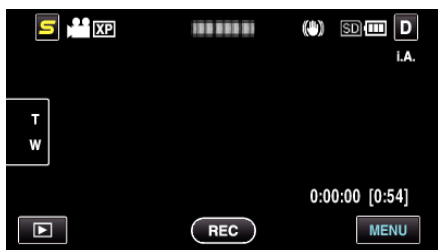

REC MEDIA FOR IMAGE (GZ-HM450/GZ-HM650/GZ-HM670/GZ-HM690)

Sets the recording/playback media of still images.

Setting	Details
BUILT-IN MEMORY	Records still images to this unit's built-in memory.
SD CARD	Records still images to the SD card.

Displaying the Item

- 1 Tap "MENU".

- 2 Tap "⚙️".

- 3 Tap "REC MEDIA FOR IMAGE".