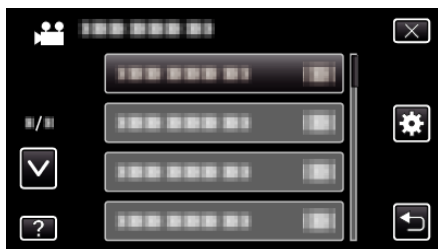

REC MEDIA FOR IMAGE (GZ-HM450/GZ-HM650/GZ-HM670/GZ-HM690)

Sets the recording/playback media of still images.

Setting	Details
BUILT-IN MEMORY	Records still images to this unit's built-in memory.
SD CARD	Records still images to the SD card.

Displaying the Item

- 1 Tap "MENU".

- 2 Tap "⚙️".

- 3 Tap "REC MEDIA FOR IMAGE".