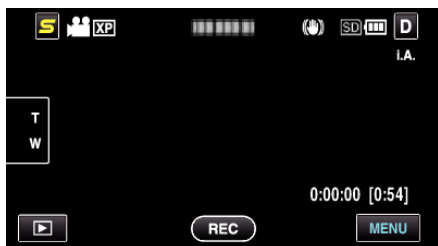

**REC VIDEO TO SLOTS (GZ-HM440)**

Sets the recording/playback SD card slot of videos.

Setting	Details
SLOT A	Records videos to the SD card in slot A.
SLOT B	Records videos to the SD card in slot B.

**Displaying the Item**

1 Tap "MENU".

2 Tap .

3 Tap "REC VIDEO TO SLOTS".