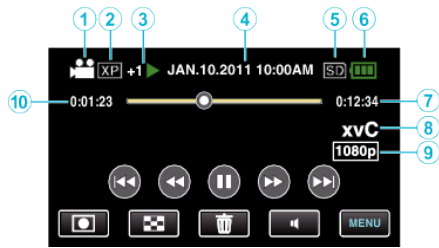

Video Playback

- 1** Video Mode
- 2** Video Quality
- 3** Operation Indicator
- 4** Date/Time
- 5** Media
- 6** Battery Indicator
- 7** Playback Time
- 8** x.v.Color
- 9** 1080p Output
- 10** Scene Counter