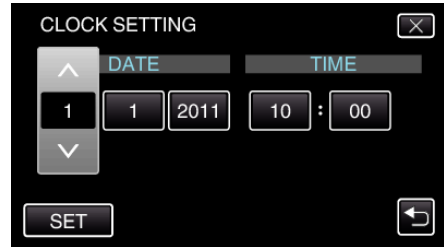

### DATE DISPLAY STYLE

Sets the order of year, month, day and the time display format (24H/12H).

1 Tap "MENU".

2 Tap "Settings" icon.

3 Tap "DATE DISPLAY STYLE".

4 Tap to set the style of date and time display.

- For date display, set to any format from "month.day.year", "year.month.day", and "day.month.year".
- For time display, set to any format from "12h" and "24h".
- Tap the operation buttons ^ or v to move the cursor.
- After setting, tap "OK".