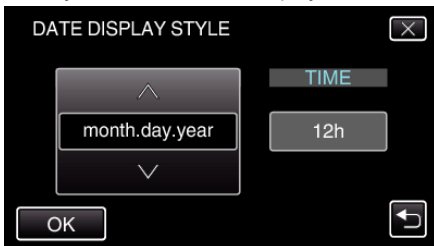

### DATE DISPLAY STYLE

Sets the order of year, month, day and the time display format (24H/12H).

1 Tap "MENU".

2 Tap "Settings" icon.

3 Tap "DATE DISPLAY STYLE".

4 Tap to set the style of date and time display.

- For date display, set to any format from "month.day.year", "year.month.day", and "day.month.year".
- For time display, set to any format from "12h" and "24h".
- Tap the operation buttons ^ or v to move the cursor.
- After setting, tap "OK".