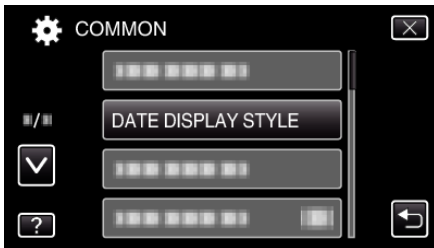

### DATE DISPLAY STYLE

Sets the order of year, month, day and the time display format (24H/12H).

1 Tap "MENU".

2 Tap "Settings" icon.

3 Tap "DATE DISPLAY STYLE".

4 Tap to set the style of date and time display.

- For date display, set to any format from "month.day.year", "year.month.day", and "day.month.year".
- For time display, set to any format from "12h" and "24h".
- Tap the operation buttons ^ or v to move the cursor.
- After setting, tap "OK".

- The order of "Year, Month, Day, Time" changes according to the date display style.