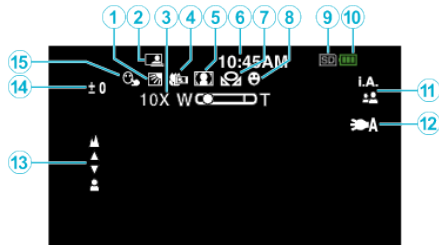

Common Recording Indications

- 1** Backlight Compensation
- 2** Auto REC
- 3** Zoom
- 4** Tele Macro
- 5** Scene Select
- 6** Date/Time
- 7** White Balance
- 8** Smile Shot
- 9** Media
- 10** Battery Indicator
- 11** Recording Mode
- 12** Light (GZ-HM650/GZ-HM670/GZHM690)
- 13** Focus
- 14** Brightness
- 15** Touch Priority AE/AF