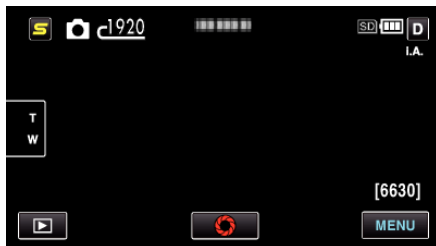

* GZ-HM650/GZ-HM670/GZ-HM690

Displaying the Item

- 1 Select still image mode.

- 2 Tap  to select the recording mode.

- The mode changes between recording and playback with every tap.

- 3 Tap "MENU".

- 4 Tap "IMAGE SIZE".