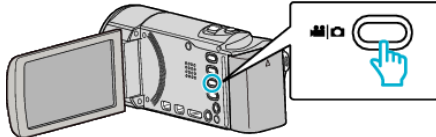

IMAGE SIZE

Sets the image size (number of pixels) for still images.

Setting	Details
2400X1344(3.2M) * 1920X1080(2M)	Takes still images with aspect ratio 16:9. <ul style="list-style-type: none"> The sides of still images recorded in 16:9 aspect ratio may be cut off when printed.
1440X1080(1.5M) 640X480(0.3M)	Takes still images with aspect ratio 4:3.

* GZ-HM650/GZ-HM670/GZ-HM690

Displaying the Item

- 1 Select still image mode.

- 2 Tap  to select the recording mode.

- The mode changes between recording and playback with every tap.

- 3 Tap "MENU".

- 4 Tap "IMAGE SIZE".