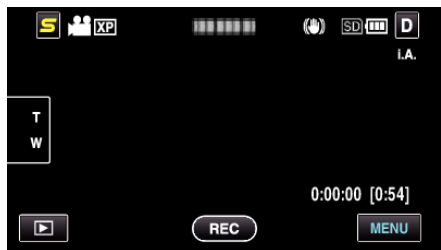

**Displaying the Item**

1 Select video mode.

2 Tap  to select the recording mode.

- The mode changes between recording and playback with every tap.

3 Tap "MENU".

4 Tap "WIND CUT".