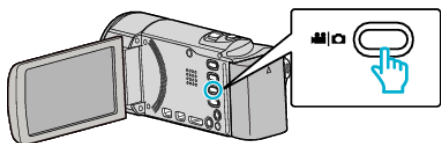

**WIND CUT**

Reduces the noise caused by wind.

| Setting | Details                   |
|---------|---------------------------|
| OFF     | Deactivates the function. |
| ON      | Activates the function.   |

**Displaying the Item**

1 Select video mode.

2 Tap  to select the recording mode.

- The mode changes between recording and playback with every tap.

3 Tap "MENU".

4 Tap "WIND CUT".