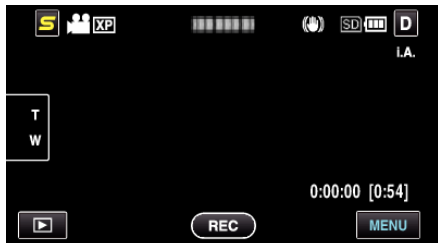

REC STILLS TO SLOTS (GZ-HM440)

Sets the recording/playback SD card slot of still images.

Setting	Details
SLOT A	Records still images to the SD card in slot A.
SLOT B	Records still images to the SD card in slot B.

Displaying the Item

1 Tap "MENU".

2 Tap .

3 Tap "REC STILLS TO SLOTS".