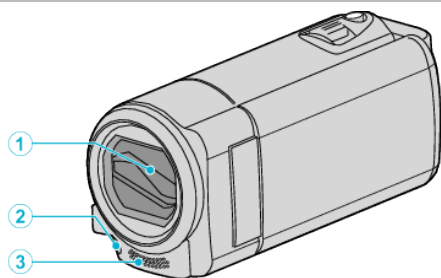

Front**1** Lens Cover

- Do not touch the lens and lens cover.
- Do not cover the lens with your fingers during recording.

2 Light (GZ-HM650/GZ-HM670/GZHM690)

- Turn on the light when shooting in dark places.

3 Stereo Microphone

- Do not cover the microphone with your fingers during video recording.