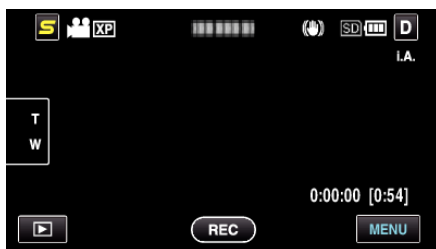

**LIGHT (GZ-HM650/GZ-HM670/GZHM690)**

Turns on/off the light.

Setting	Details
OFF	Does not light up.
AUTO	Lights up automatically when the surrounding is dark.
ON	Lights up at all times.

**Displaying the Item**

- 1 Select video mode.

- 2 Tap  to select the recording mode.

- The mode changes between recording and playback with every tap.

- 3 Tap "MENU".

- 4 Tap "LIGHT".