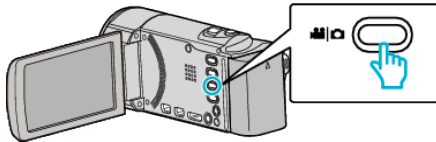

**LIGHT (GZ-HM650/GZ-HM670/GZHM690)**

Turns on/off the light.

Setting	Details
OFF	Does not light up.
AUTO	Lights up automatically when the surrounding is dark.
ON	Lights up at all times.

**Displaying the Item**

- 1 Select video mode.

- 2 Tap  to select the recording mode.

- The mode changes between recording and playback with every tap.

- 3 Tap "MENU".

- 4 Tap "LIGHT".