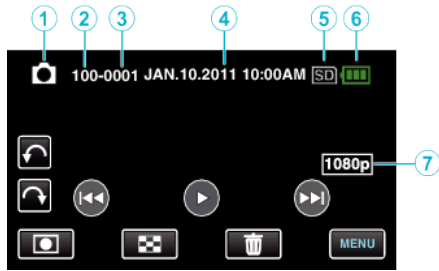

## Still Image Playback

- 1 Still Image Mode
- 2 Folder Number
- 3 File Number
- 4 Date/Time
- 5 Media
- 6 Battery Indicator
- 7 1080p Output