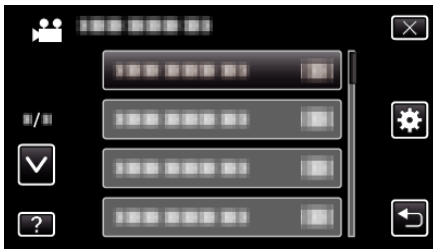

FACTORY PRESET

Returns all the settings to their default values.

- 1 Tap "MENU".

- 2 Tap "⚙️".

- 3 Tap "FACTORY PRESET".

- 4 Tap "YES".

- All settings return to their default values.