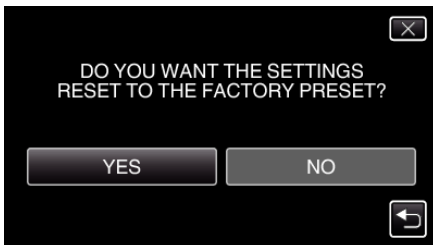

FACTORY PRESET

Returns all the settings to their default values.

- 1 Tap "MENU".

- 2 Tap "⚙️".

- 3 Tap "FACTORY PRESET".

- 4 Tap "YES".

- All settings return to their default values.