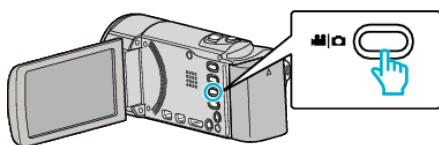

### LIGHT (GZ-HM650/GZ-HM670/GZHM690)

Turns on/off the light.

Setting	Details
OFF	Does not light up.
AUTO	Lights up automatically when the surrounding is dark.
ON	Lights up at all times.

#### Displaying the Item

- 1 Select still image mode.

- 2 Tap  to select the recording mode.

- The mode changes between recording and playback with every tap.

- 3 Tap "MENU".

- 4 Tap "LIGHT".