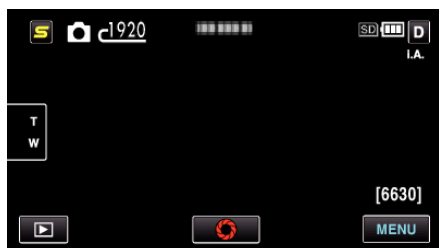

### LIGHT (GZ-HM650/GZ-HM670/GZHM690)

Turns on/off the light.

Setting	Details
OFF	Does not light up.
AUTO	Lights up automatically when the surrounding is dark.
ON	Lights up at all times.

#### Displaying the Item

- 1 Select still image mode.

- 2 Tap  to select the recording mode.

- The mode changes between recording and playback with every tap.

- 3 Tap "MENU".

- 4 Tap "LIGHT".