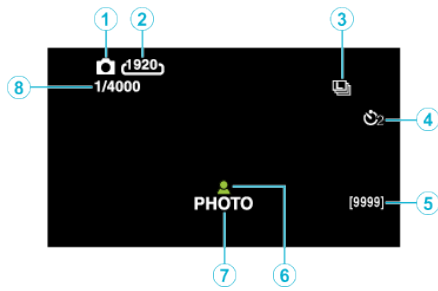

Still Image Recording

- 1 Still Image Mode
- 2 Image Size
- 3 Continuous Shooting
- 4 Self-Timer
- 5 Remaining Number of Shots
- 6 Focus
- 7 Recording in Progress
- 8 Shutter Speed