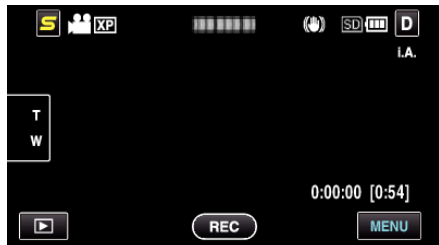

VIDEO QUALITY

Sets the video quality.

Setting	Details
UXP	Enables recording in the best picture quality. <ul style="list-style-type: none"> Applies to Blu-ray discs only. Videos taken in high-definition quality cannot be saved to DVDs.
XP	Enables recording in high picture quality.
SP	Enables recording in standard quality.
EP	Enables long recordings.
SSW	Enables recording in standard definition (16:9).
SEW	Enables recording in standard definition (16:9) with a lower bit rate than "SSW".

Memo :

- Set to "UXP" or "XP" mode when recording fast-moving scenes or scenes with extreme changes of brightness to avoid noise.
- Use an external Blu-ray drive to save videos recorded in "UXP" mode.
- You can change to the desired "VIDEO QUALITY" by tapping on it from the remaining recording time display.
- "SSW" and "SEW" are not available when "FACE SUB-WINDOW", "LIGHT", or "x.v.Color" are set.

Displaying the Item

1 Select video mode.

2 Tap  to select the recording mode.

- The mode changes between recording and playback with every tap.

3 Tap "MENU".

4 Tap "VIDEO QUALITY".