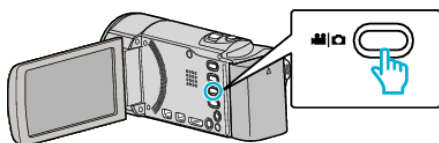

VIDEO QUALITY

Sets the video quality.

Setting	Details
UXP	Enables recording in the best picture quality. <ul style="list-style-type: none"> Applies to Blu-ray discs only. Videos taken in high-definition quality cannot be saved to DVDs.
XP	Enables recording in high picture quality.
SP	Enables recording in standard quality.
EP	Enables long recordings.
SSW	Enables recording in standard definition (16:9).
SEW	Enables recording in standard definition (16:9) with a lower bit rate than "SSW".

Memo :

- Set to "UXP" or "XP" mode when recording fast-moving scenes or scenes with extreme changes of brightness to avoid noise.
- Use an external Blu-ray drive to save videos recorded in "UXP" mode.
- You can change to the desired "VIDEO QUALITY" by tapping on it from the remaining recording time display.
- "SSW" and "SEW" are not available when "FACE SUB-WINDOW", "LIGHT", or "x.v.Color" are set.

Displaying the Item

1 Select video mode.

2 Tap  to select the recording mode.

- The mode changes between recording and playback with every tap.

3 Tap "MENU".

4 Tap "VIDEO QUALITY".