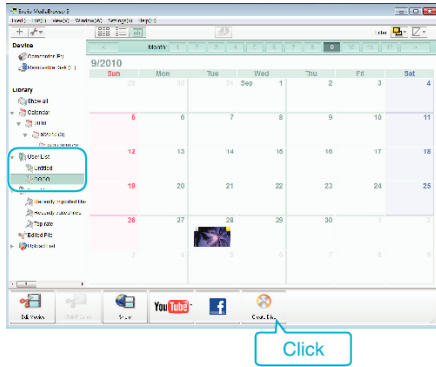

Recording Videos to Discs

Copy the files that are arranged using the user list to DVDs.

- 1 Insert a new disc into the PC's recordable DVD or Blu-ray drive.
- 2 Select the desired user list.

- 3 Select the files to copy to disc in order.

- Click "Settings" to select the disc type. Image quality is set to standard when DVD-Video is selected.
- Click "Select all" to select all the displayed files.
- After selecting, click "Next".

- 4 Set the title of the top menu of the disc.