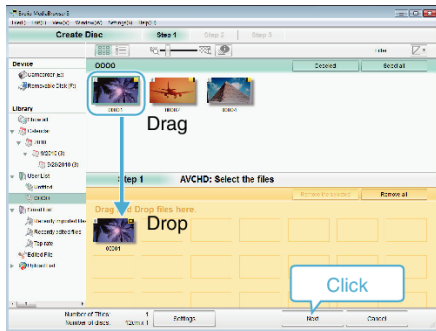

Recording Videos to Discs

Copy the files that are arranged using the user list to DVDs.

- 1 Insert a new disc into the PC's recordable DVD or Blu-ray drive.
- 2 Select the desired user list.

- 3 Select the files to copy to disc in order.

- Click "Settings" to select the disc type. Image quality is set to standard when DVD-Video is selected.
- Click "Select all" to select all the displayed files.
- After selecting, click "Next".

- 4 Set the title of the top menu of the disc.

- Click "Settings" to select the menu background.
- After setting, click "Start".

- 5 After copying is complete, click "OK".

Memo : _____

- The following types of discs can be used on the provided software Everio MediaBrowser 3 (3 BE).
Everio MediaBrowser 3
-DVD-R
-DVD-R DL
-DVD-RW
-DVD+R
-DVD+R DL
-DVD+RW