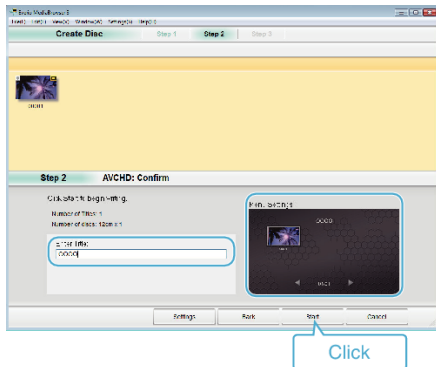

Recording Videos to Discs

Copy the files that are arranged using the user list to DVDs.

- 1 Insert a new disc into the PC's recordable DVD or Blu-ray drive.
- 2 Select the desired user list.

- 3 Select the files to copy to disc in order.

- Click "Settings" to select the disc type. Image quality is set to standard when DVD-Video is selected.
- Click "Select all" to select all the displayed files.
- After selecting, click "Next".

- 4 Set the title of the top menu of the disc.