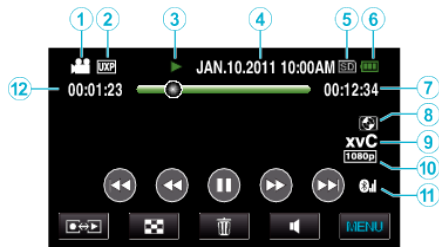

Video Playback

- 1** Video Mode
- 2** Video Quality
- 3** Operation Indicator
- 4** Date/Time
- 5** Media
- 6** Battery Indicator
- 7** Playback Time
- 8** External Storage Playback
- 9** x.v.Color
- 10** 1080p Output
- 11** Radio Reception Status
- 12** Scene Counter