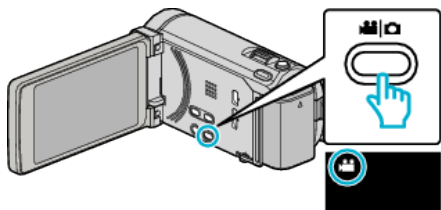

ZOOM

Sets the maximum zoom ratio.

Setting	Details
10x/OPTICAL	Enables zooming up to 10x.
15(13)x/DYNAMIC	Enables zooming up to 15x when the image stabilizer is set to the normal mode or turned off. Enables zooming up to 13x when the image stabilizer is set to the AIS mode.
60x/DIGITAL	Enables zooming up to 60x.
200x/DIGITAL	Enables zooming up to 200x.

Memo :

- When digital zoom is used, the image becomes grainy as it is digitally enlarged.

Displaying the Item

- 1 Select video mode.

- 2 Tap "MENU".

- 3 Tap "ZOOM".