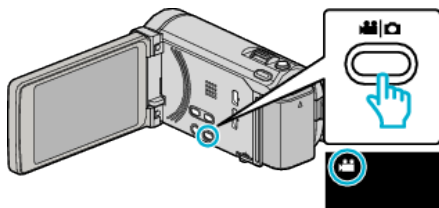

WIND CUT

Reduces the noise caused by wind.

Setting	Details
OFF	Deactivates the function.
ON	Activates the function.

Displaying the Item

- 1 Select video mode.

- 2 Tap "MENU".

- 3 Tap "WIND CUT".