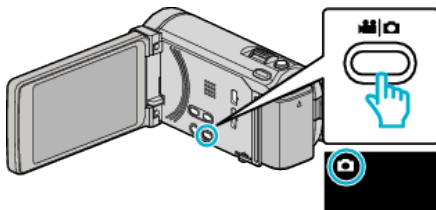

**SLIDE SHOW EFFECTS (for GZ-HM860)**

Sets the transition effects in slideshow playback.

Setting	Details
SLIDE	Switches the screen by sliding in from right to left.
BLINDS	Switches the screen by dividing into vertical strips.
CHECKERBOARD	Switches the screen by changing through a checkered pattern.
RANDOM	Switches the screen with a random effect from "SLIDE", "BLINDS", and "CHECKERBOARD".

**Memo :**

- Slideshow effects are not available when playing back still images in external devices (such as USB external hard disk drives).

**Displaying the Item**

- 1 Select still image mode.

- 2 Tap  to select the playback mode.