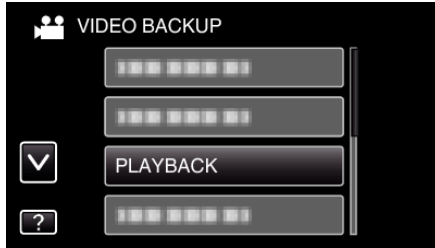

Playing Back with an External Blu-ray Drive

You can play back the Blu-ray discs created on this unit.

- 1 Prepare an external Blu-ray drive.
 - Insert the Blu-ray disc to play back into the external Blu-ray drive.
- 2 Tap "PLAYBACK" in the BACK-UP menu.

- An index screen (thumbnail display) of the videos in the disc appears.
 - Tap "←" to return to the "BACK-UP" menu.
- 3 Tap on the file to start playback.

- For details on video playback, refer to "Operation Buttons for Video Playback" (p. 0).
- To exit, stop playback and turn off the camcorder by pressing the ⏻ button for about 2 seconds. Then, disconnect the USB cable.