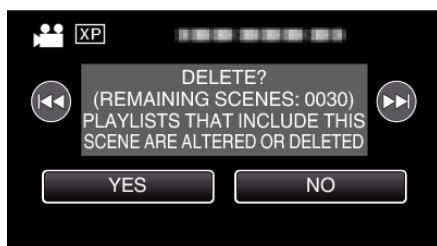

Deleting the Currently Displayed File

Deletes the currently displayed file.

Caution :

- Deleted files cannot be restored.

1 Tap .

- While the video mode is shown in the image, the same operations apply for the still image mode.

2 Tap "YES".

- Tap  /  to select the previous or next file.
- When no file remains, the screen returns to the index screen.