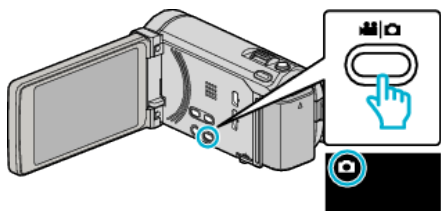

**GAIN**

Enables selection of the ISO level.

Setting	Details
AUTO	Adjusts the ISO level automatically according to the brightness of the subject.
ISO100 / ISO200 / ISO400 / ISO800 / ISO1600 / ISO3200 / ISO6400	Records with a fixed ISO level.

**Memo :**

- The flash cannot be used when “ISO6400” is set.
- The higher the ISO level, the grainier the image becomes due to noise.

**Displaying the Item**

1 Select still image mode.

2 Tap “MENU”.

3 Tap “GAIN”.