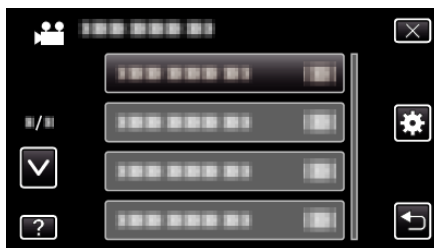

Setting	Details
CLOCK ADJUST	Resets the current time or sets to the local time when using this unit overseas.
DATE DISPLAY STYLE	Sets the order of year, month, day and the time display format (24H/12H).
LANGUAGE	The language on the display can be changed.
MONITOR BRIGHTNESS	Sets the brightness of the LCD monitor.
REC MEDIA FOR VIDEO	Sets the recording/playback media of videos.
REC MEDIA FOR IMAGE	Sets the recording/playback media of still images.
OPERATION SOUND	Turns on or off the operation sound.
AUTO POWER OFF	Prevents the situation of forgetting to turn off the power when this is set.
QUICK RESTART	Reduces the power consumption within 5 minutes after the LCD monitor is closed to 1/3 of that used during recording.
REMOTE	Enables remote control operation.
DEMO MODE	Introduces the special features of this unit in digest form.
3D LEVEL ADJUST (for GZ-HM960)	Adjusts the appearance of 3D images.