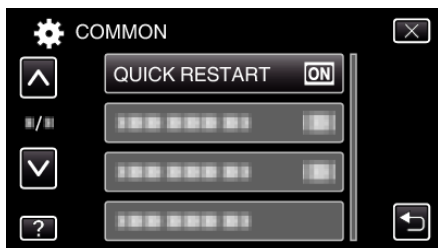

Memo :

- The power consumption within 5 minutes after the LCD monitor is closed is reduced.

Displaying the Item

1 Tap "MENU".

2 Tap "⚙️".

3 Tap "QUICK RESTART".

- The power consumption within 5 minutes after the LCD monitor is closed is reduced.