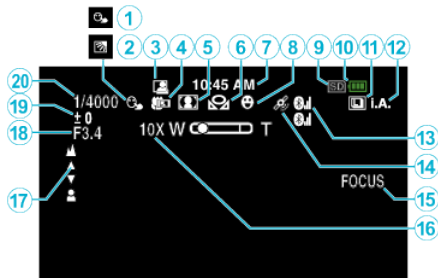

Common Recording Indications

- 1** TOUCH PRIORITY AE/AF
- 2** Backlight Compensation
- 3** Auto REC
- 4** Tele Macro
- 5** Scene Select
- 6** White Balance
- 7** Time
- 8** Smile Shot
- 9** Media
- 10** Battery Indicator
- 11** Continuous Shooting
- 12** Recording Mode
- 13** Radio Reception Status
- 14** GPS Communication Status
- 15** Focus Assist
- 16** Zoom
- 17** Focus
- 18** APERTURE PRIORITY
- 19** Brightness
- 20** Shutter Speed