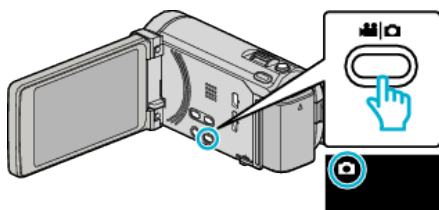

IMAGE SIZE

Sets the image size (number of pixels) for still images.

Setting	Details
3968X2976(11.8M) 2656X1992(5.3M) 2304X1728(4M) 1600X1200(1.9M) 640X480(0.3M)	Takes still images with aspect ratio 4:3.
1920X1080(2M)	Takes still images with aspect ratio 16:9. <ul style="list-style-type: none"> The sides of still images recorded in 16:9 aspect ratio may be cut off when printed.

Displaying the Item

- 1 Select still image mode.

- 2 Tap "MENU".

- 3 Tap "IMAGE SIZE".