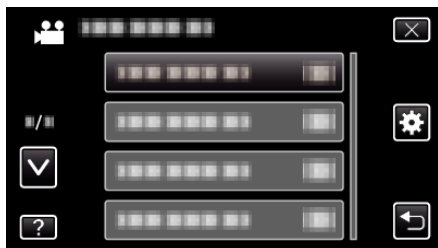

Memo :

- This mode is not available in the playback mode.
- "SMILE%/NAME DISPLAY" is set to "ON" when the demo mode is activated.

Displaying the Item

- 1 Tap "MENU".

- 2 Tap .

- 3 Tap "DEMO MODE".