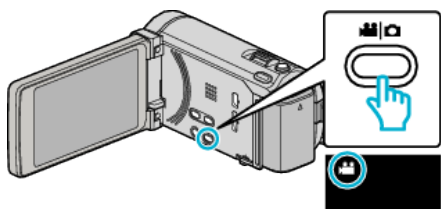

LIGHT

Turns on/off the light.

Setting	Details
OFF	Does not light up.
AUTO	Lights up automatically when the surrounding is dark.
ON	Lights up at all times.

Displaying the Item

1 Select video mode.

2 Tap "MENU".

3 Tap "LIGHT".