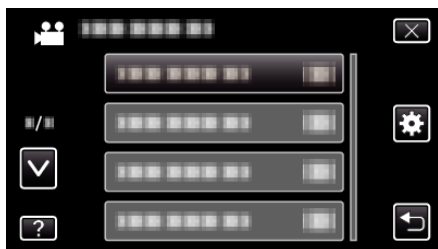

**VIDEO OUTPUT**

Sets the aspect ratio (16:9 or 4:3) according to the connecting TV.

Setting	Details
4:3	Select this when connecting to a conventional TV (4:3).
16:9	Select this when connecting to a widescreen TV (16:9).

**Displaying the Item**

1 Tap "MENU".

2 Tap "⚙️".

3 Tap "VIDEO OUTPUT".