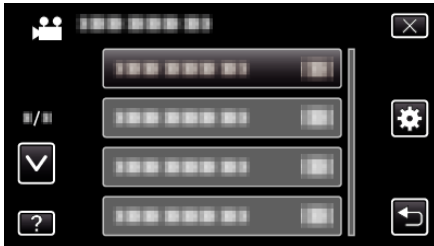

ERASE ALL DATA

Execute this process when disposing of this unit or passing it to another person.

1 Tap "MENU".

2 Tap "⚙️".

3 Tap "ERASE ALL DATA".

4 Tap "YES".

- After deleting is complete, tap "OK".

Caution : _____

- Connect the AC adapter when erasing all data on the built-in memory. Erasing cannot be performed if the AC adapter is not connected.

Memo : _____

- Repeat the process to make data restoration even more difficult.