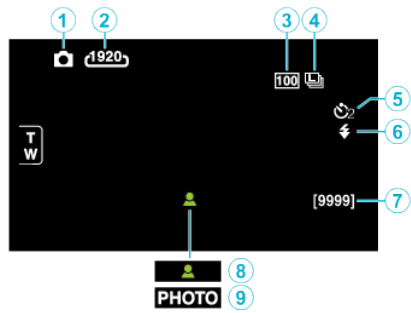

Still Image Recording

- 1 Still Image Mode
- 2 Image Size
- 3 GAIN
- 4 CONT. SHOOTING SPEED
- 5 Self-Timer
- 6 Flash
- 7 Remaining Number of Shots
- 8 Focus
- 9 Recording in Progress