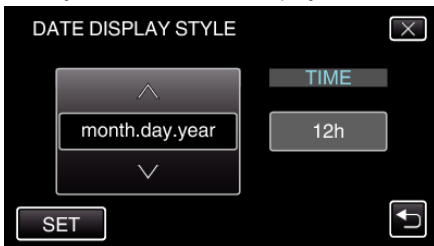

## DATE DISPLAY STYLE

Sets the order of year, month, day and the time display format (24H/12H).

1 Tap "MENU".

2 Tap .

3 Tap "DATE DISPLAY STYLE".

4 Tap to set the style of date and time display.

- For date display, set to any format from "month.day.year", "year.month.day", and "day.month.year".
- For time display, set to any format from "12h" and "24h".
- Tap the operation buttons ← / → to move the cursor.
- After setting, tap "SET".