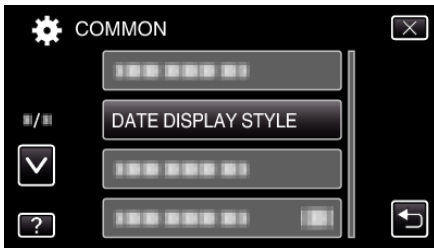

## DATE DISPLAY STYLE

Sets the order of year, month, day and the time display format (24H/12H).

1 Tap "MENU".

2 Tap .

3 Tap "DATE DISPLAY STYLE".

4 Tap to set the style of date and time display.

- For date display, set to any format from "month.day.year", "year.month.day", and "day.month.year".
- For time display, set to any format from "12h" and "24h".
- Tap the operation buttons ← / → to move the cursor.
- After setting, tap "SET".